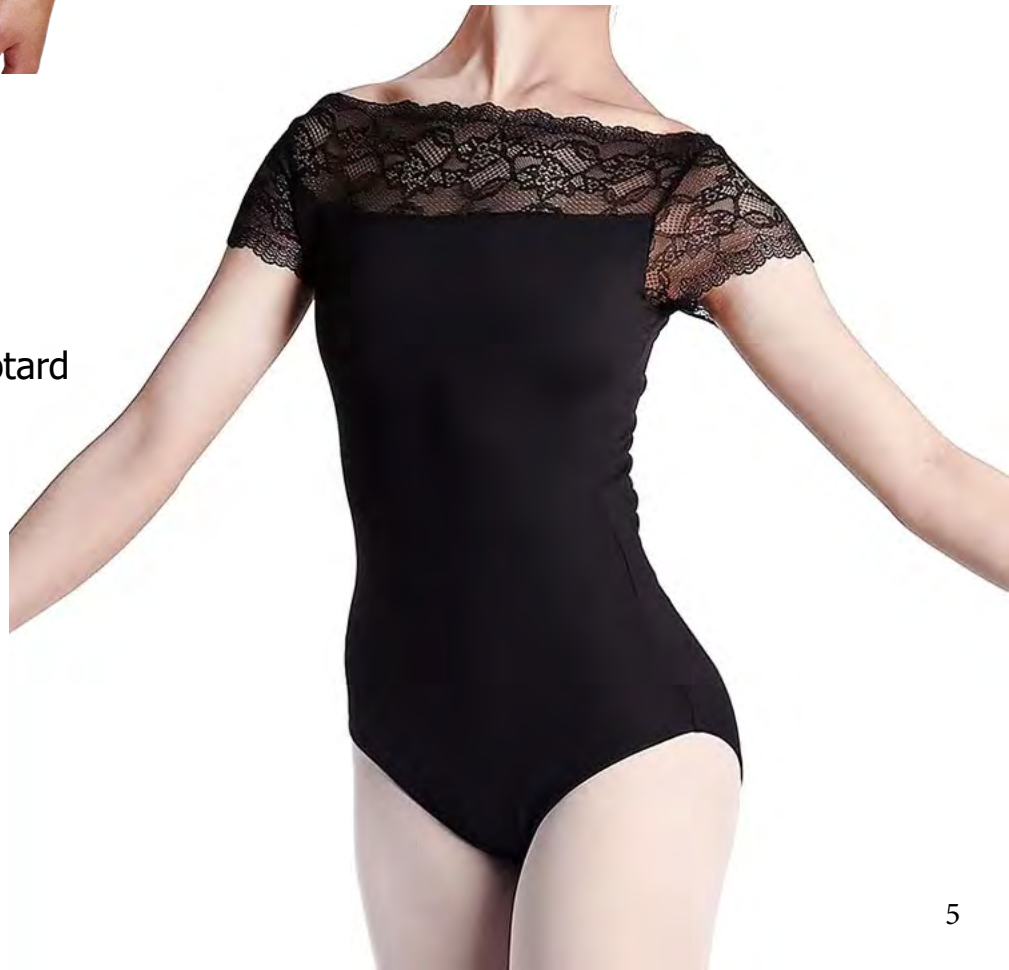

DANCE U!

DY3424 Girls' Camisole Leotard w/strauss

Colors : Lavender, Black

Sizes : SC,MC,LC,XLC

DY3216 Girls' Tank Leotard w/strauss

Colors : Lavender, Black

Sizes : SC,MC,LC,XLC

DY3308 Girls' Long Sleeve Leotard w/lace  
Colors : Pink, Lavender, Black  
Sizes : SC,MC,LC,XLC

DY3623 Girls' Empire Dress  
Colors : Pink, Pale Blue  
Sizes : SC,MC,LC,XLC

DY3506 Women's Halter Neck Leotard  
w/tiny strauss  
Colors : Black  
Sizes : SA,MA,LA

DY3120 Women's Short Sleeve Leotard  
w/lace  
Colors : Black  
Sizes : SA,MA,LA

DY3118 Women's Short Sleeve Leotard  
Colors : Sunset Red, Black  
Sizes : SA,MA,LA,XLA

DY3119 Women's Short Sleeve Leotard  
w/lace

Colors : Amethyst, Burgundy, Black

Sizes : SA,MA,LA,XLA,XXLA

DY3626 Women's Mesh Camisole Leotard  
w/skirt