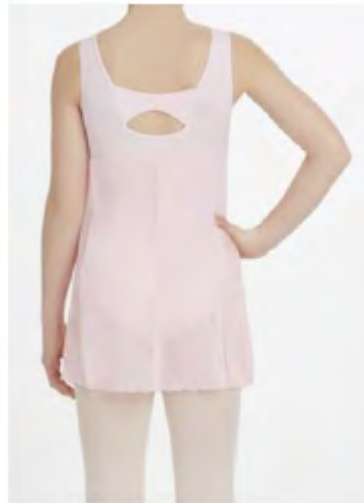

DANCE U!

DY3424 Girls' Camisole Leotard w/strauss

Colors : Lavender, Black

Sizes : SC,MC,LC,XLC

DY3216 Girls' Tank Leotard w/strauss

Colors : Lavender, Black

Sizes : SC,MC,LC,XLC

DY3308 Girls' Long Sleeve Leotard w/lace  
Colors : Pink, Lavender, Black  
Sizes : SC,MC,LC,XLC

DY3623 Girls' Empire Dress  
Colors : Pink, Pale Blue  
Sizes : SC,MC,LC,XLC

DY3506 Women's Halter Neck Leotard  
w/tiny strauss  
Colors : Black  
Sizes : SA,MA,LA

DY3120 Women's Short Sleeve Leotard  
w/lace  
Colors : Black  
Sizes : SA,MA,LA

DY3118 Women's Short Sleeve Leotard  
Colors : Sunset Red, Black  
Sizes : SA,MA,LA,XLA

DY3119 Women's Short Sleeve Leotard  
w/lace

Colors : Amethyst, Burgundy, Black

Sizes : SA,MA,LA,XLA,XXLA

DY3626 Women's Mesh Camisole Leotard  
w/skirt